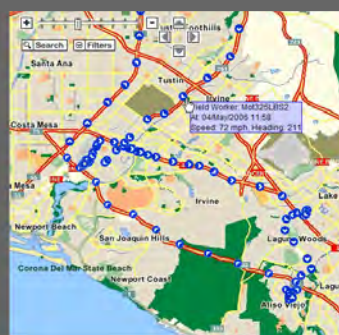

The 'Breadcrumb' trail view shows speed, direction, location, and status of workers.