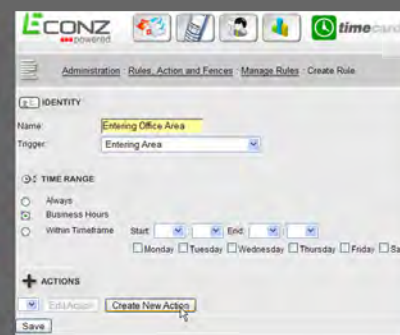

**Initial registration for special discounts can be completed by visiting [www.mynpp.com](http://www.mynpp.com).**

- Step 1: Go to [www.mynpp.com](http://www.mynpp.com) and click "Join Now."
- Step 2: Select "Construction" (next select your association if applicable) from the drop down menu and complete the registration form.
- Step 3: Return to [www.mynpp.com](http://www.mynpp.com) and login with your assigned username, password and member ID.
- Step 4: Select "Econz Wireless" under Vendor Discounts section and complete the form.

Multiple rules can be setup based on triggers such as entering or exiting area, speed and movement.

Smart fences can be setup around any mapped location.

**Get Started with Timecard and revolutionize your business....**